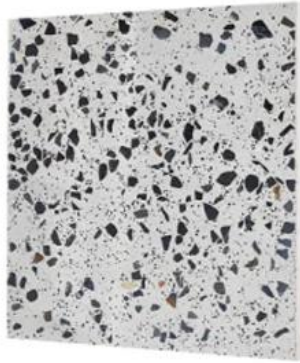

Mosaic

موزاییک

Mosaic 531

Aggregate	Black
Base	White
Weight per Square Metre (kg):	65 kg
Dimensions (cm):	40X40
Weight of Pallet (kg):	1625
of Pallet M2:	25
Thickness(mm):	28-35

Mosaic 520

Aggregate	marmar2
Base	White
Weight per Square Metre (kg):	65 kg
Dimensions (cm):	40X40
Weight of Pallet (kg):	1625
of Pallet M2:	25
Thickness(mm):	28-35

Mosaic 221

Aggregate	Red
Base	White
Weight per Square Metre (kg):	65 kg
Dimensions (cm):	40X40
Weight of Pallet (kg):	1625
of Pallet M2:	25
Thickness(mm):	28-35

Mosaic 226

Aggregate	Fine Black
Base	White
Weight per Square Metre (kg):	65 kg
Dimensions (cm):	40X40
Weight of Pallet (kg):	1625
of Pallet M2:	25
Thickness(mm):	28-35