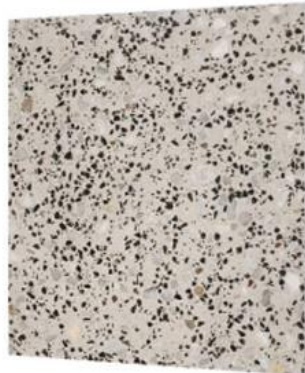

Mosaic 221

Aggregate	Red
Base	White
Weight per Square Metre (kg):	65 kg
Dimensions (cm):	40X40
Weight of Pallet (kg):	1625
of Pallet M2:	25
Thickness(mm):	28-35

Mosaic 226

Aggregate	Fine Black
Base	White
Weight per Square Metre (kg):	65 kg
Dimensions (cm):	40X40
Weight of Pallet (kg):	1625
of Pallet M2:	25
Thickness(mm):	28-35

Mosaic 532

Aggregate	Chini
Base	White
Weight per Square Metre (kg):	65 kg
Dimensions (cm):	40X40
Weight of Pallet (kg):	1625
of Pallet M2:	25
Thickness(mm):	28-35

Sirvan 225

Aggregate	Fine Black
Base	White
Weight per Square Metre (kg):	65 kg
Dimensions (cm):	40X40
Weight of Pallet (kg):	1625
of Pallet M2:	25
Thickness(mm):	28-35