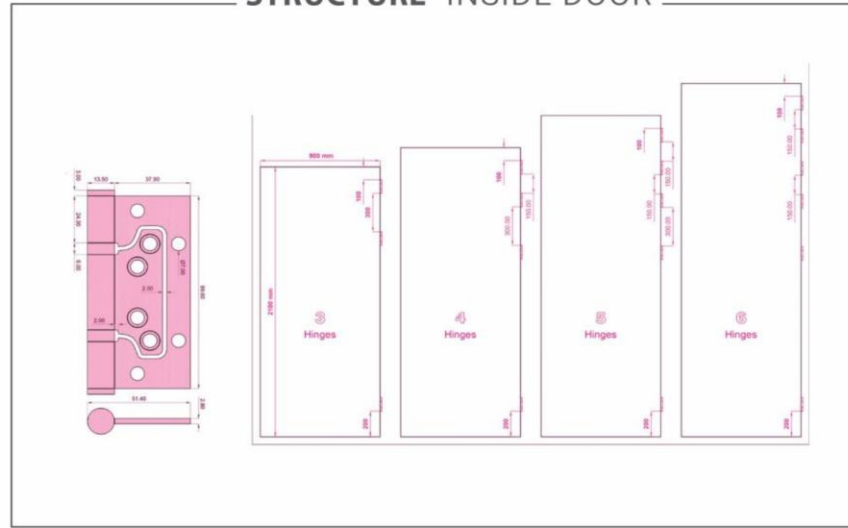

TECHNICAL STRUCTURE

MODERN FRAME 120mm

REBATE FRAME 120mm

MODERN FRAME 180mm

REBATE FRAME 180mm

MODERN FRAME 240mm

REBATE FRAME 240mm

C FRAME SECTION

C FRAME PLAN TECHNICAL

b&z NEW GLASS FRAME PROFILE

b&z TECHNICAL PLAN

PIVOT HINGES DOUBLE SWINGING

PIVOT HINGES PLAN TECHNICAL

REBATE EDGE DOOR

REBATE TECHNICAL PLAN

HOSPITAL STEEL PLATES

HOSPITAL PLAN TECHNICAL

STRUCTURE INSIDE DOOR

OPENING DOOR PLAN TECHNICAL

INSTALLATION SITE REQUIREMENTS

INSTALLATION SITE REQUIREMENTS

STRUCTURE INSIDE DOOR

SAME LEVEL DOOR PLAN TECHNICAL

PIVOT HINGES DOUBLE SWINGING

3D HINGES PLAN TECHNICAL

ROSETTE HANDLE & FITTINGS

1982R

2512R

2522R

2552R

2582R

2912R