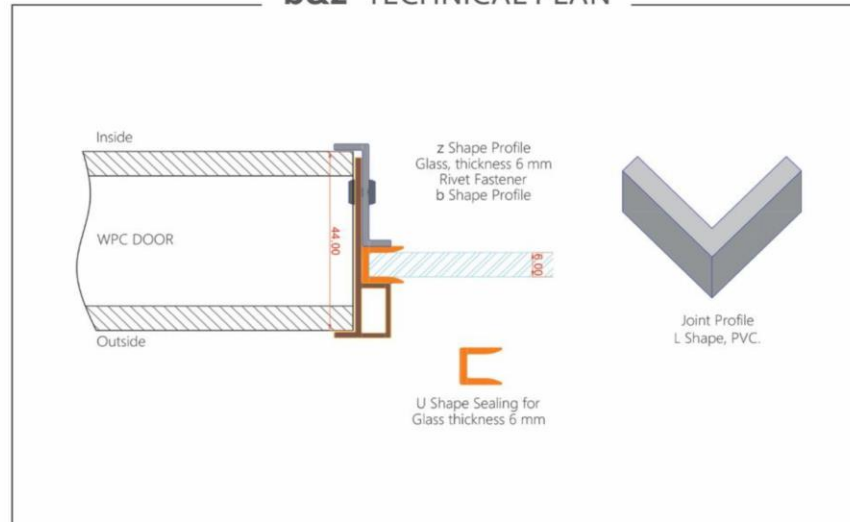

ARMIN

54

HOSPITAL DOOR DESIGN

Design Name ARMIN / GS-2116
Cover / NEEDLE WHITE D67

HOSPITAL DOOR

ALUMINIUM
ARCHITRAVE
FOR
DOOR FRAME

DOOR DESIGN / HOSPITAL
DOOR FRAME / MODERN
DOOR STANDARD SIZE / 900 X 2100 mm
CUSTOMIZE SIZES:
WIDTH / 600 TO 1200 mm
HEIGHT / 2000 TO 2800 mm

TECHNICAL STRUCTURE

MODERN FRAME 120mm

REBATE FRAME 120mm

MODERN FRAME 180mm

REBATE FRAME 180mm

MODERN FRAME 240mm

REBATE FRAME 240mm

C FRAME SECTION

C FRAME PLAN TECHNICAL

b&z NEW GLASS FRAME PROFILE

b&z TECHNICAL PLAN

PIVOT HINGES DOUBLE SWINGING

PIVOT HINGES PLAN TECHNICAL

REBATE EDGE DOOR

REBATE TECHNICAL PLAN

HOSPITAL STEEL PLATES