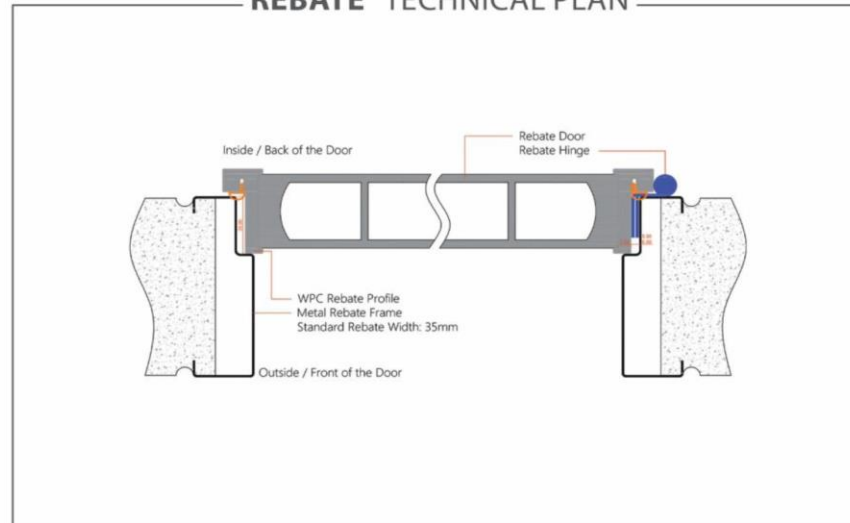

TECHNICAL STRUCTURE

MODERN FRAME 120mm

REBATE FRAME 120mm

MODERN FRAME 180mm

REBATE FRAME 180mm

MODERN FRAME 240mm

REBATE FRAME 240mm

C FRAME SECTION

C FRAME PLAN TECHNICAL

b&z NEW GLASS FRAME PROFILE

b&z TECHNICAL PLAN

PIVOT HINGES DOUBLE SWINGING

PIVOT HINGES PLAN TECHNICAL

REBATE EDGE DOOR

REBATE TECHNICAL PLAN

HOSPITAL STEEL PLATES

HOSPITAL PLAN TECHNICAL

STRUCTURE INSIDE DOOR

OPENING DOOR PLAN TECHNICAL

INSTALLATION SITE REQUIREMENTS

INSTALLATION SITE REQUIREMENTS

STRUCTURE INSIDE DOOR

SAME LEVEL DOOR PLAN TECHNICAL

PIVOT HINGES DOUBLE SWINGING