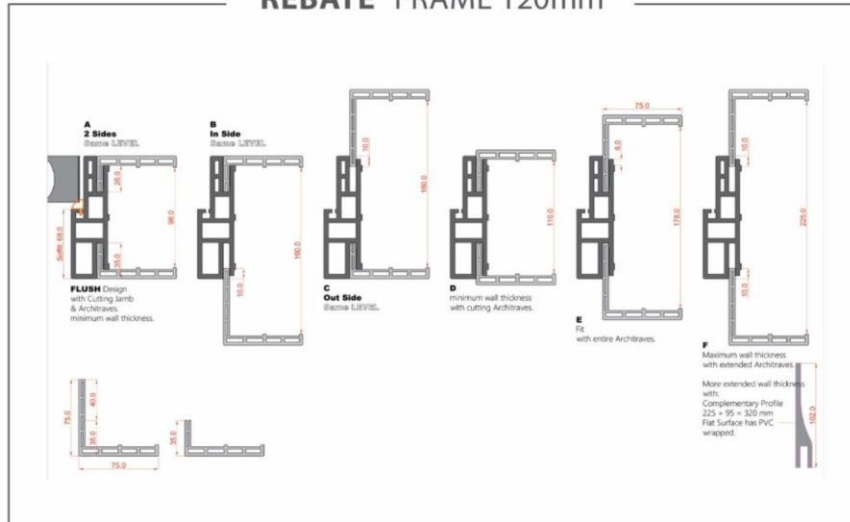

ARMIN

54

HOSPITAL DOOR DESIGN

Design Name ARMIN / GS-2116
Cover / NEEDLE WHITE D67

HOSPITAL DOOR

ALUMINIUM
ARCHITRAVE
FOR
DOOR FRAME

DOOR DESIGN / HOSPITAL
DOOR FRAME / MODERN
DOOR STANDARD SIZE / 900 X 2100 mm
CUSTOMIZE SIZES:
WIDTH / 600 TO 1200 mm
HEIGHT / 2000 TO 2800 mm

TECHNICAL STRUCTURE

MODERN FRAME 120mm

REBATE FRAME 120mm

MODERN FRAME 180mm

REBATE FRAME 180mm

MODERN FRAME 240mm

REBATE FRAME 240mm

C FRAME SECTION

C FRAME PLAN TECHNICAL

b&z NEW GLASS FRAME PROFILE

b&z TECHNICAL PLAN

PIVOT HINGES DOUBLE SWINGING

PIVOT HINGES PLAN TECHNICAL

REBATE EDGE DOOR

REBATE TECHNICAL PLAN

HOSPITAL STEEL PLATES