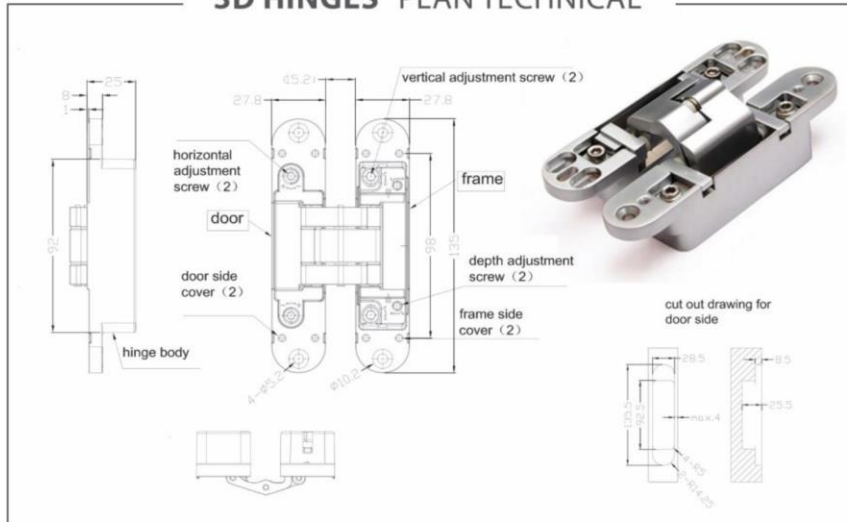

3D HINGES PLAN TECHNICAL