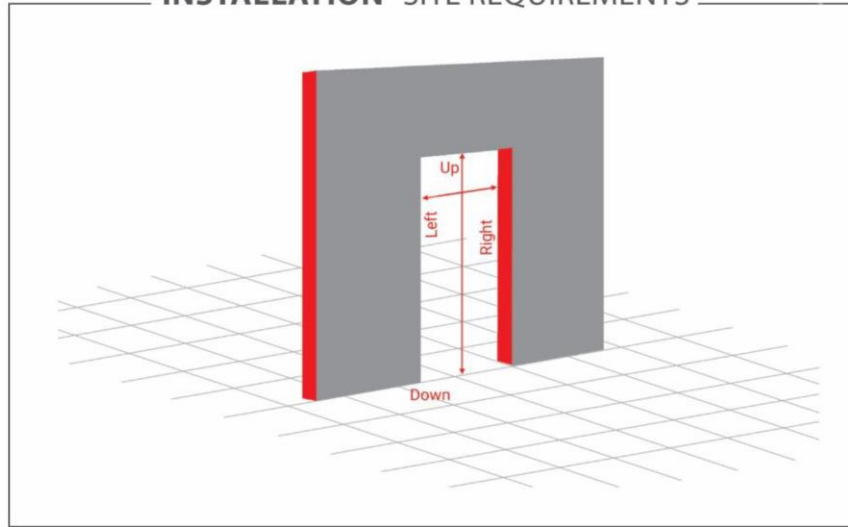

C FRAME PLAN TECHNICAL

b&z NEW GLASS FRAME PROFILE

b&z TECHNICAL PLAN

PIVOT HINGES DOUBLE SWINGING

PIVOT HINGES PLAN TECHNICAL

REBATE EDGE DOOR

REBATE TECHNICAL PLAN

HOSPITAL STEEL PLATES

HOSPITAL PLAN TECHNICAL

STRUCTURE INSIDE DOOR

OPENING DOOR PLAN TECHNICAL

INSTALLATION SITE REQUIREMENTS

INSTALLATION SITE REQUIREMENTS

STRUCTURE INSIDE DOOR

SAME LEVEL DOOR PLAN TECHNICAL

PIVOT HINGES DOUBLE SWINGING