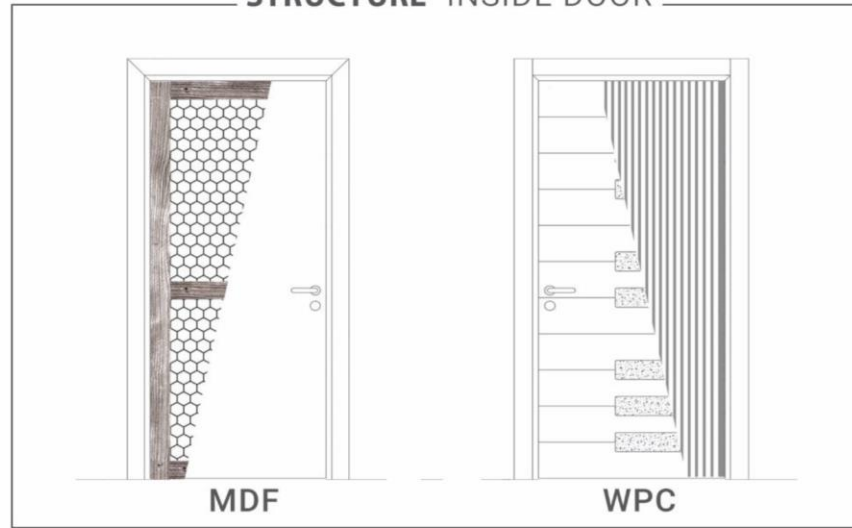

STRUCTURE INSIDE DOOR