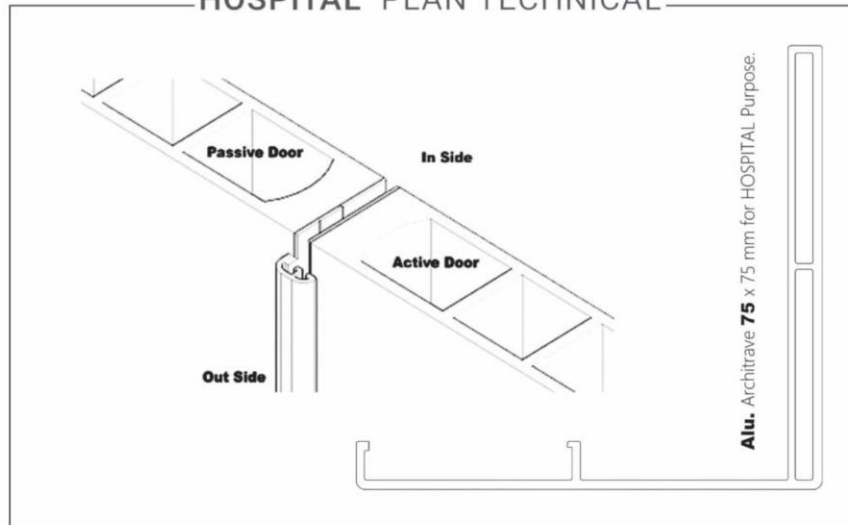

C FRAME PLAN TECHNICAL

b&z NEW GLASS FRAME PROFILE

b&z TECHNICAL PLAN

PIVOT HINGES DOUBLE SWINGING

PIVOT HINGES PLAN TECHNICAL

REBATE EDGE DOOR

REBATE TECHNICAL PLAN

HOSPITAL STEEL PLATES

HOSPITAL PLAN TECHNICAL

STRUCTURE INSIDE DOOR

OPENING DOOR PLAN TECHNICAL

INSTALLATION SITE REQUIREMENTS

INSTALLATION SITE REQUIREMENTS

STRUCTURE INSIDE DOOR

SAME LEVEL DOOR PLAN TECHNICAL

PIVOT HINGES DOUBLE SWINGING