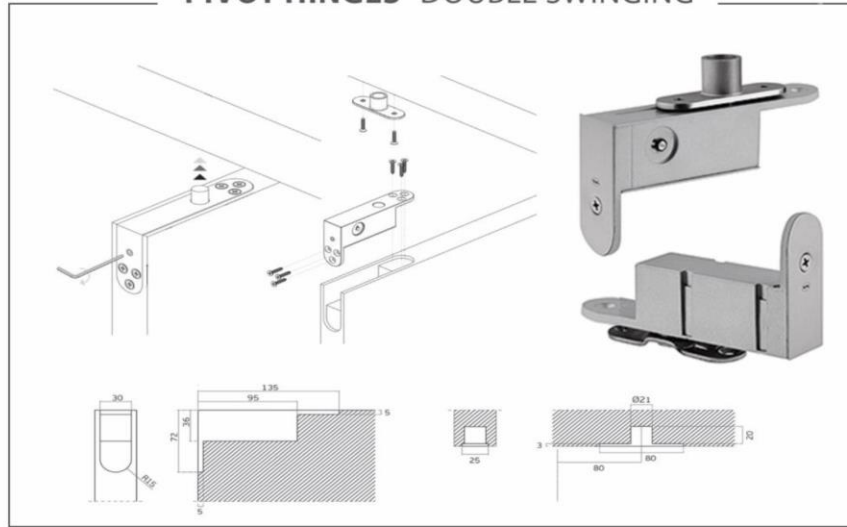

C FRAME PLAN TECHNICAL

b&z NEW GLASS FRAME PROFILE

b&z TECHNICAL PLAN

PIVOT HINGES DOUBLE SWINGING

PIVOT HINGES PLAN TECHNICAL

REBATE EDGE DOOR

REBATE TECHNICAL PLAN

HOSPITAL STEEL PLATES

HOSPITAL PLAN TECHNICAL

STRUCTURE INSIDE DOOR

OPENING DOOR PLAN TECHNICAL

INSTALLATION SITE REQUIREMENTS

INSTALLATION SITE REQUIREMENTS

STRUCTURE INSIDE DOOR

SAME LEVEL DOOR PLAN TECHNICAL

PIVOT HINGES DOUBLE SWINGING