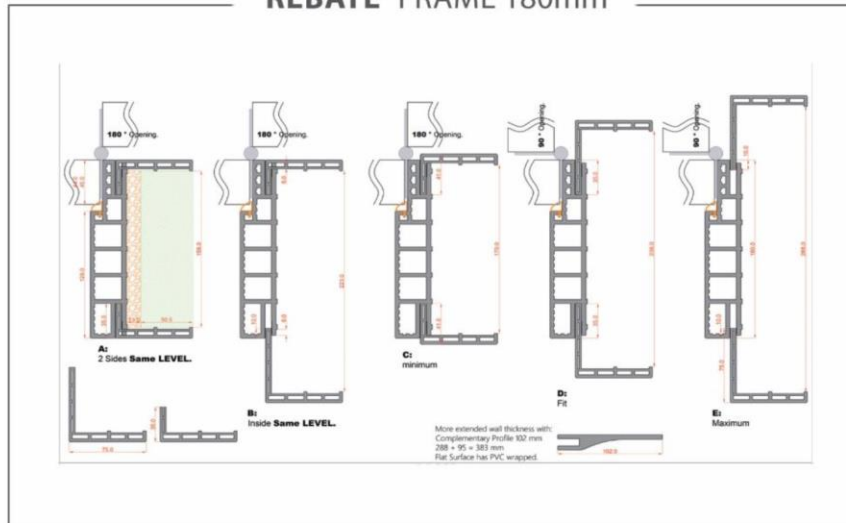

ARMIN

54

HOSPITAL DOOR DESIGN

Design Name ARMIN / GS-2116
Cover / NEEDLE WHITE D67

HOSPITAL DOOR

ALUMINIUM
ARCHITRAVE
FOR
DOOR FRAME

DOOR DESIGN / HOSPITAL
DOOR FRAME / MODERN
DOOR STANDARD SIZE / 900 X 2100 mm
CUSTOMIZE SIZES:
WIDTH / 600 TO 1200 mm
HEIGHT / 2000 TO 2800 mm

TECHNICAL STRUCTURE

MODERN FRAME 120mm

REBATE FRAME 120mm

MODERN FRAME 180mm

REBATE FRAME 180mm

MODERN FRAME 240mm

REBATE FRAME 240mm

C FRAME SECTION

C FRAME PLAN TECHNICAL

b&z NEW GLASS FRAME PROFILE

b&z TECHNICAL PLAN

PIVOT HINGES DOUBLE SWINGING

PIVOT HINGES PLAN TECHNICAL

REBATE EDGE DOOR

REBATE TECHNICAL PLAN

HOSPITAL STEEL PLATES

HOSPITAL PLAN TECHNICAL

STRUCTURE INSIDE DOOR

OPENING DOOR PLAN TECHNICAL

INSTALLATION SITE REQUIREMENTS

INSTALLATION SITE REQUIREMENTS

STRUCTURE INSIDE DOOR

SAME LEVEL DOOR PLAN TECHNICAL

PIVOT HINGES DOUBLE SWINGING