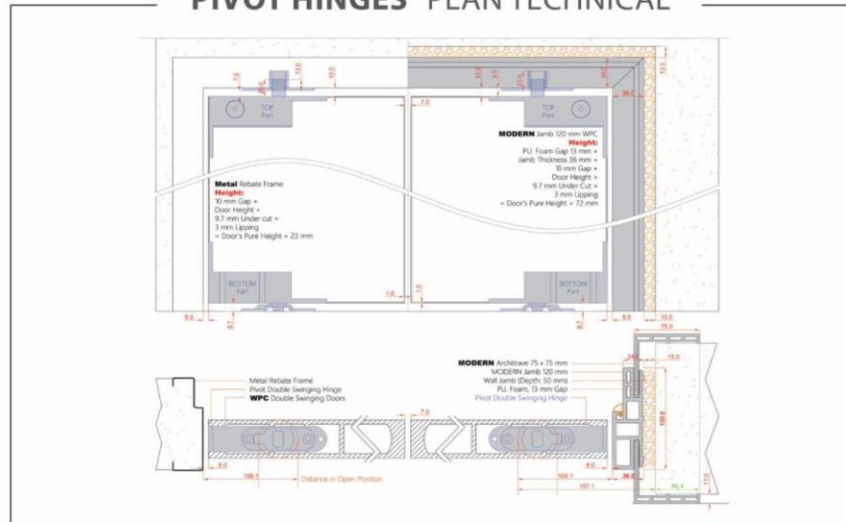

C FRAME PLAN TECHNICAL

b&z NEW GLASS FRAME PROFILE

b&z TECHNICAL PLAN

PIVOT HINGES DOUBLE SWINGING

PIVOT HINGES PLAN TECHNICAL

REBATE EDGE DOOR

REBATE TECHNICAL PLAN

HOSPITAL STEEL PLATES

HOSPITAL PLAN TECHNICAL

STRUCTURE INSIDE DOOR

OPENING DOOR PLAN TECHNICAL

INSTALLATION SITE REQUIREMENTS

INSTALLATION SITE REQUIREMENTS

STRUCTURE INSIDE DOOR

SAME LEVEL DOOR PLAN TECHNICAL

PIVOT HINGES DOUBLE SWINGING