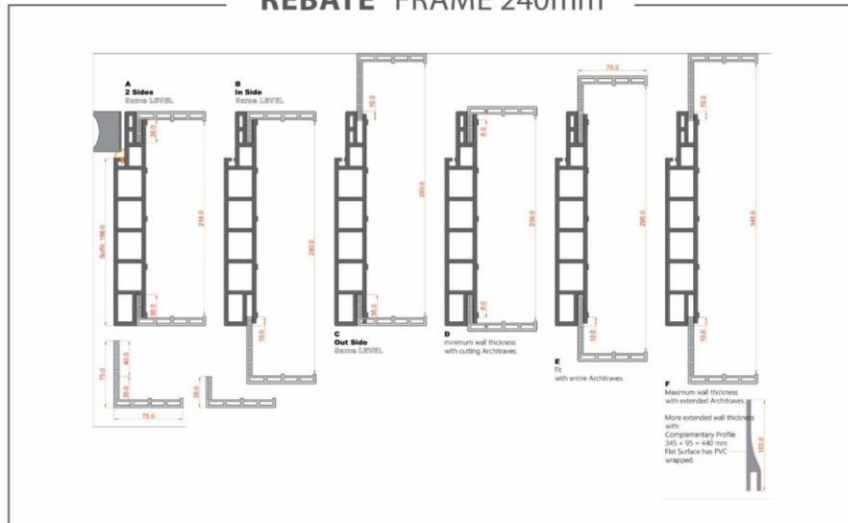

ARMIN

54

HOSPITAL DOOR DESIGN

Design Name ARMIN / GS-2116
Cover / NEEDLE WHITE D67

HOSPITAL DOOR

ALUMINIUM
ARCHITRAVE
FOR
DOOR FRAME

DOOR DESIGN / HOSPITAL
DOOR FRAME / MODERN
DOOR STANDARD SIZE / 900 X 2100 mm
CUSTOMIZE SIZES:
WIDTH / 600 TO 1200 mm
HEIGHT / 2000 TO 2800 mm

TECHNICAL STRUCTURE

MODERN FRAME 120mm

REBATE FRAME 120mm

MODERN FRAME 180mm

REBATE FRAME 180mm

MODERN FRAME 240mm

REBATE FRAME 240mm

C FRAME SECTION

C FRAME PLAN TECHNICAL

b&z NEW GLASS FRAME PROFILE

b&z TECHNICAL PLAN

PIVOT HINGES DOUBLE SWINGING

PIVOT HINGES PLAN TECHNICAL

REBATE EDGE DOOR

REBATE TECHNICAL PLAN

HOSPITAL STEEL PLATES