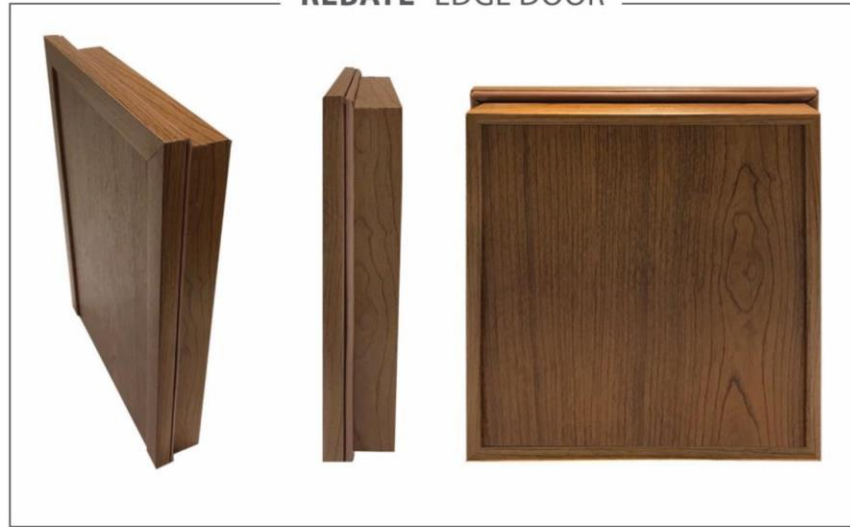

C FRAME PLAN TECHNICAL

b&z NEW GLASS FRAME PROFILE

b&z TECHNICAL PLAN

PIVOT HINGES DOUBLE SWINGING

PIVOT HINGES PLAN TECHNICAL

REBATE EDGE DOOR

REBATE TECHNICAL PLAN

HOSPITAL STEEL PLATES