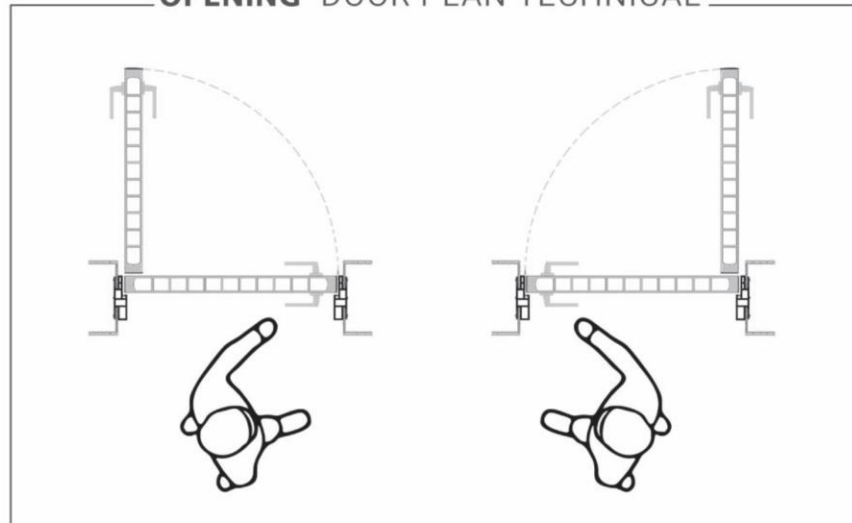

C FRAME PLAN TECHNICAL

b&z NEW GLASS FRAME PROFILE

b&z TECHNICAL PLAN

PIVOT HINGES DOUBLE SWINGING

PIVOT HINGES PLAN TECHNICAL

REBATE EDGE DOOR

REBATE TECHNICAL PLAN

HOSPITAL STEEL PLATES

HOSPITAL PLAN TECHNICAL

STRUCTURE INSIDE DOOR

OPENING DOOR PLAN TECHNICAL

INSTALLATION SITE REQUIREMENTS

INSTALLATION SITE REQUIREMENTS

STRUCTURE INSIDE DOOR

SAME LEVEL DOOR PLAN TECHNICAL

PIVOT HINGES DOUBLE SWINGING